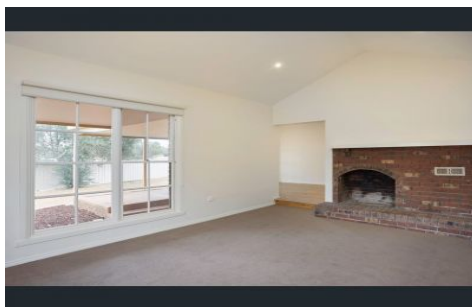

LUKE GOGGIN REAL ESTATE

450 Somerset Park Road Strathfieldsaye VIC

5 3 2

450 Somerset Park Road offers five bedrooms and three bathrooms set in a picturesque location nestled amongst bushland and is now taking applications for lease!

View : <https://www.goggin.com.au/lease/vic/greater-ben-digo-region/strathfieldsaye/residential/house/7566031>

Features Include:

- Master Bedroom with ensuite and Walk in Robe as well as a Split System
- Three of the remaining bedrooms all have built in robes
- The final bedroom is the Bungalow with ensuite, walk in robe and kitchenette
- Open plan kitchen/living area with a fireplace
- Large entertainers Kitchen with an Electric Wall Oven, Electric Stovetop, Miele Dishwasher and ample storage
- Off of the Kitchen is a separate dining area
- The main lounge area is separate with a double sided fire place
- The main bathroom is a three piece with a shower, bath