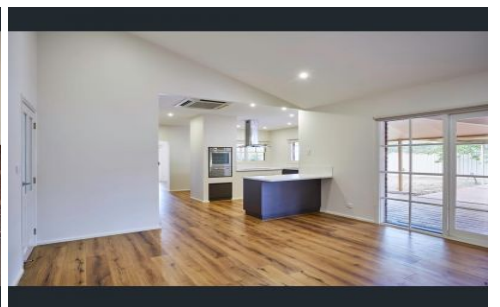

LUKE GOGGIN REAL ESTATE

450 Somerset Park Road Strathfieldsaye VIC

5 3 2

450 Somerset Park Road offers five bedrooms and three bathrooms set in a picturesque location nestled amongst bushland and is now taking applications for lease!

View : <https://www.goggin.com.au/lease/vic/greater-ben-digo-region/strathfieldsaye/residential/house/7566031>

Features Include:

- Master Bedroom with ensuite and Walk in Robe as well as a Split System
- Three of the remaining bedrooms all have built in robes
- The final bedroom is the Bungalow with ensuite, walk in robe and kitchenette
- Open plan kitchen/living area with a fireplace
- Large entertainers Kitchen with an Electric Wall Oven, Electric Stovetop, Miele Dishwasher and ample storage
- Off of the Kitchen is a separate dining area
- The main lounge area is separate with a double sided fire place
- The main bathroom is a three piece with a shower, bath