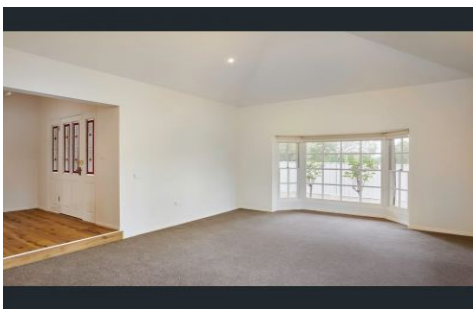

LUKE GOGGIN REAL ESTATE

450 Somerset Park Road Strathfieldsaye VIC

5 3 2

450 Somerset Park Road offers five bedrooms and three bathrooms set in a picturesque location nestled amongst bushland and is now taking applications for lease!

Type : House

View : <https://www.goggin.com.au/lease/vic/greater-ben-digo-region/strathfieldsaye/residential/house/7566031>

Features Include:

- Master Bedroom with ensuite and Walk in Robe as well as a Split System
- Three of the remaining bedrooms all have built in robes
- The final bedroom is the Bungalow with ensuite, walk in robe and kitchenette
- Open plan kitchen/living area with a fireplace
- Large entertainers Kitchen with an Electric Wall Oven, Electric Stovetop, Miele Dishwasher and ample storage
- Off of the Kitchen is a separate dining area
- The main lounge area is separate with a double sided fire

[For full version visit the website](https://www.goggin.com.au)

<https://www.goggin.com.au>