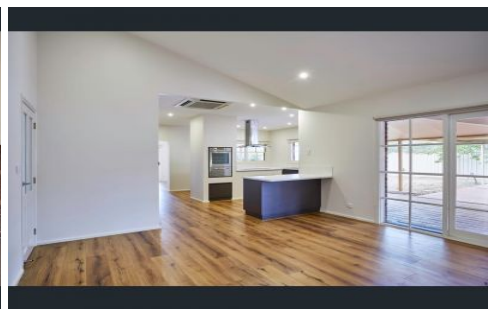

LUKE GOGGIN REAL ESTATE

450 Somerset Park Road Strathfieldsaye VIC

5 3 2

450 Somerset Park Road offers five bedrooms and three bathrooms set in a picturesque location nestled amongst bushland and is now taking applications for lease!

Type : House

View : <https://www.goggin.com.au/lease/vic/greater-ben-digo-region/strathfieldsaye/residential/house/7566031>

Features Include:

- Master Bedroom with ensuite and Walk in Robe as well as a Split System
- Three of the remaining bedrooms all have built in robes
- The final bedroom is the Bungalow with ensuite, walk in robe and kitchenette
- Open plan kitchen/living area with a fireplace
- Large entertainers Kitchen with an Electric Wall Oven, Electric Stovetop, Miele Dishwasher and ample storage
- Off of the Kitchen is a separate dining area
- The main lounge area is separate with a double sided fire