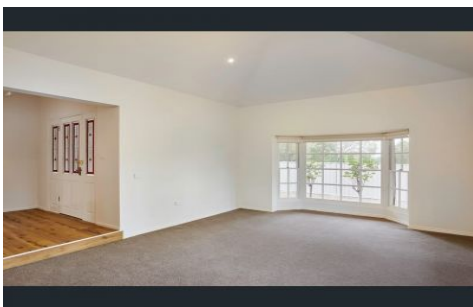

LUKE GOGGIN REAL ESTATE

450 Somerset Park Road Strathfieldsaye VIC

5 3 2

450 Somerset Park Road offers five bedrooms and three bathrooms set in a picturesque location nestled amongst bushland and is now taking applications for lease!

View : <https://www.goggin.com.au/lease/vic/greater-ben-digo-region/strathfieldsaye/residential/house/7566031>

Features Include:

- Master Bedroom with ensuite and Walk in Robe as well as a Split System
- Three of the remaining bedrooms all have built in robes
- The final bedroom is the Bungalow with ensuite, walk in robe and kitchenette
- Open plan kitchen/living area with a fireplace
- Large entertainers Kitchen with an Electric Wall Oven, Electric Stovetop, Miele Dishwasher and ample storage
- Off of the Kitchen is a separate dining area
- The main lounge area is separate with a double sided fire place
- The main bathroom is a three piece with a shower, bath