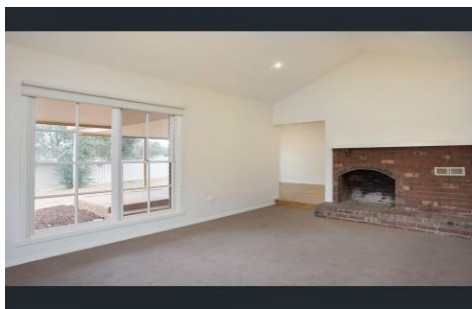

LUKE GOGGIN REAL ESTATE

450 Somerset Park Road Strathfieldsaye VIC

5 3 2

450 Somerset Park Road offers five bedrooms and three bathrooms set in a picturesque location nestled amongst bushland and is now taking applications for lease!

Type : House

View : <https://www.goggin.com.au/lease/vic/greater-ben-digo-region/strathfieldsaye/residential/house/7566031>

Features Include:

- Master Bedroom with ensuite and Walk in Robe as well as a Split System
- Three of the remaining bedrooms all have built in robes
- The final bedroom is the Bungalow with ensuite, walk in robe and kitchenette
- Open plan kitchen/living area with a fireplace
- Large entertainers Kitchen with an Electric Wall Oven, Electric Stovetop, Miele Dishwasher and ample storage
- Off of the Kitchen is a separate dining area
- The main lounge area is separate with a double sided fire

[For full version visit the website](https://www.goggin.com.au)

<https://www.goggin.com.au>