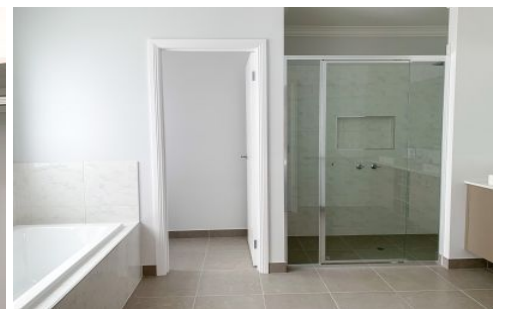

LUKE GOGGIN REAL ESTATE

12 Park Village Terrace Strathfieldsaye VIC

4 2 2

To book an inspection click on the request an inspection button.

View : <https://www.goggin.com.au/lease/vic/greater-ben-digo-region/strathfieldsaye/residential/townhouse/5725549>

This stunning contemporary Paul Gray build is brand new and located in ever popular Strathfieldsaye, the property is within easy access of all amenities including schools, supermarket, public transport sporting reserves and all within the same street as Jenny's Early Learning and with a park at your doorstep, this is the ideal family home.

Every detail has been considered in this high-end property, with quality fixtures and fittings, timber flooring and carpeted living and bedrooms plus refrigerated heating & cooling throughout. At the front of the home is the master bedroom, with a walk-in robe and large deluxe ensuite offering a spacious shower, double vanity, toilet and bath.