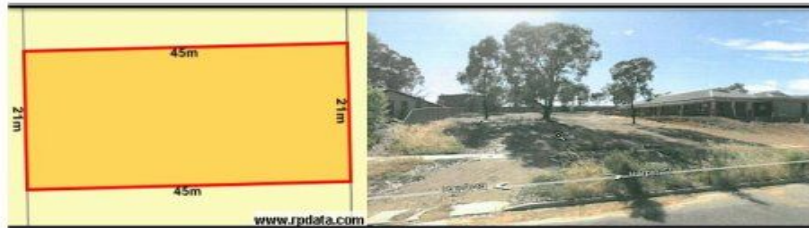

LUKE GOGGIN REAL ESTATE

68 Harpin Street East Bendigo

Great Area

Located in between Bendigo's CBD and Strathdale this is the ideal block to build your dream home on. Generous in size and in a great environment.

\$239,000

945 metres²

EAST BENDIGO

Located in between Bendigo's CBD and Strathdale this is the ideal block to build your dream home on. Generous in size and in a great environment.

Land Size : 945 sqm

View : <https://www.goggin.com.au/sale/vic/greater-bendigo-region/east-bendigo/residential/land/5724487>