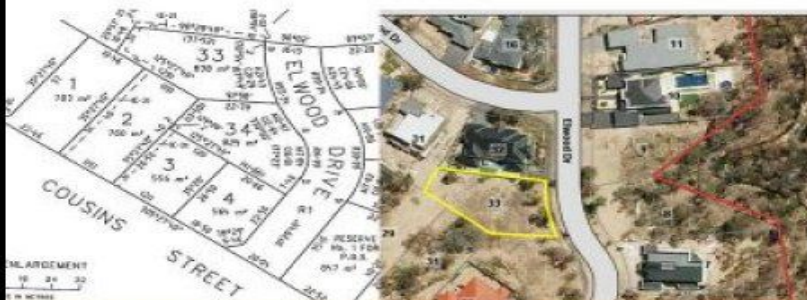

LUKE GOGGIN REAL ESTATE

Lot 33 Elwood Drive - Strathdale

838sqm

**Lovely court
location**

\$185,000

Exclusive area

LUKEGOGGIN

REAL ESTATE

STRATHDALE

Prestige Location

Not very often does a block of this caliber and location come onto the market. If you are looking to build your dream home this is the one for you. The block is 838 sq m and has all services available.

Land Size : 838 sqm

View : <https://www.goggin.com.au/sale/vic/greater-bendigo-region/strathdale/residential/land/5724484>

Paul Dalton
03 5442 1422